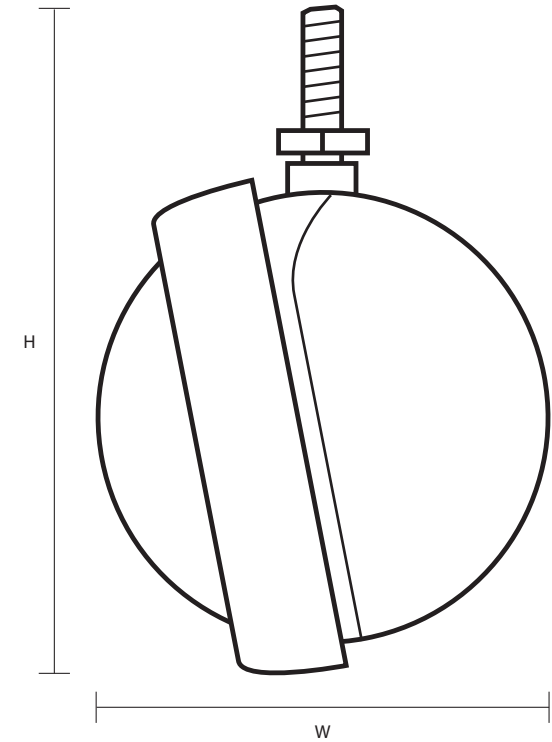

SHEP No. 44 (50mm Dark Brown Finish Shepherd Ball Castor with M8x15mm Threaded Stem)

Castor Dimensions - Key		
D	Wheel Diameter	50mm
L	Plate Dimension Length (mm)	N/A
L1	Plate Dimension Width (mm)	N/A
C	Plate Hole Centers length (mm)	N/A
C1	Plate Hole Centers width (mm)	N/A
D1	Plate Hole Diameter (mm)	N/A
H	Total Castor Height	56mm
W	Tread Width (mm)	N/A
	Threaded Stem Size	M8x15mm