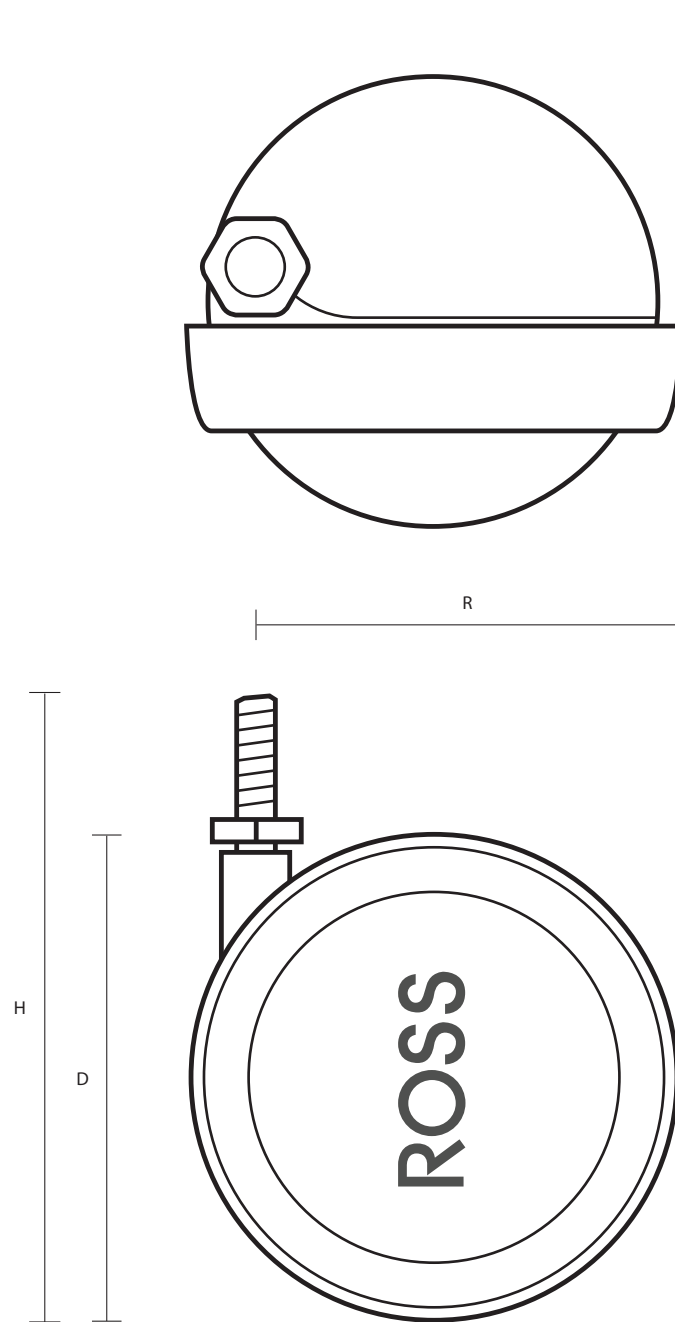

SHEP No. 44 (50mm Dark Brown Finish Shepherd Ball Castor with M8x15mm Threaded Stem)

Castor Dimensions - Key		
D	Wheel Diameter	50mm
L	Plate Dimension Length (mm)	N/A
L1	Plate Dimension Width (mm)	N/A
C	Plate Hole Centers length (mm)	N/A
C1	Plate Hole Centers width (mm)	N/A
D1	Plate Hole Diameter (mm)	N/A
H	Total Castor Height	56mm
W	Tread Width (mm)	N/A
	Threaded Stem Size	M8x15mm